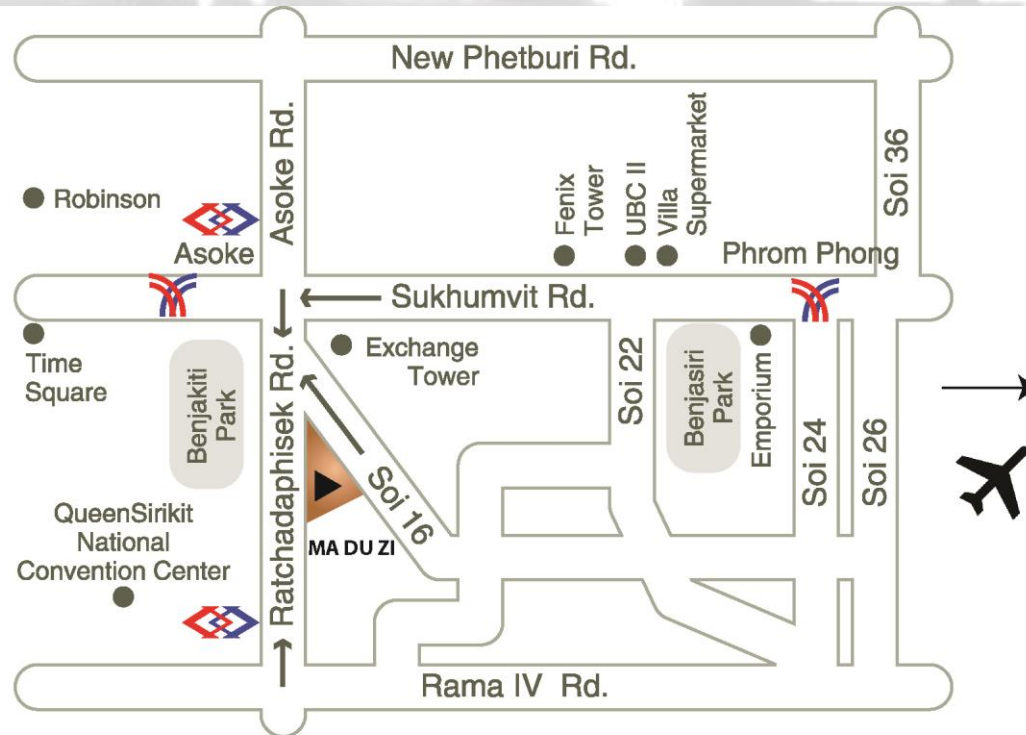

BTS Skytrain

MRT

MA DU ZI

9/1 Ratchadaphisek,
Klongtoey,
Bangkok 10110,
Thailand.

Tel: +66 (0) 2615 6400

reservation@maduzihotel.com

www.maduzihotel.com

MA DU ZI

HOTEL BANGKOK

Rooms

Restaurant

MADUZI

HOTEL

HAPPY HOUR
(6PM-7PM)

COCKTAIL

JACK SPARROW